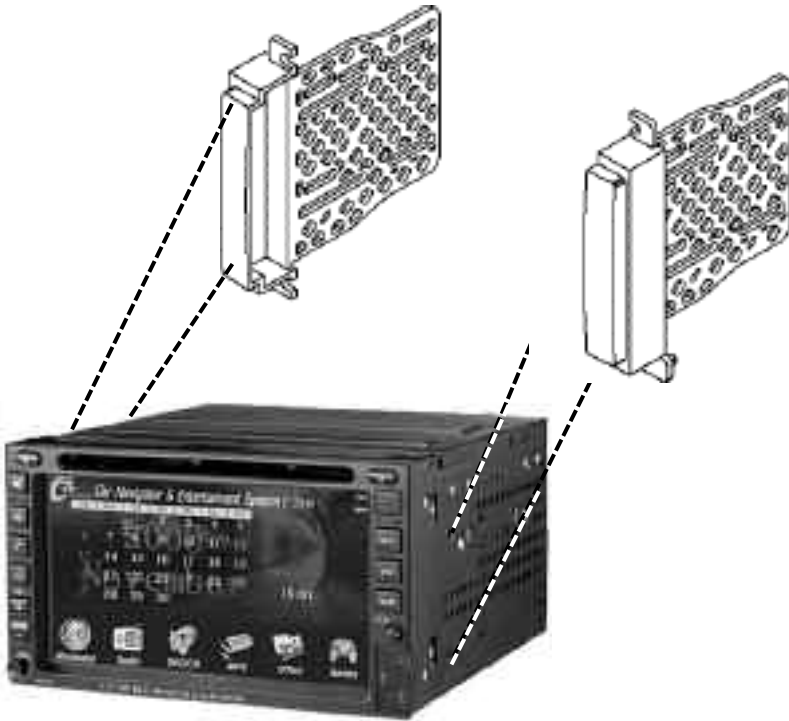

VEHICLE APPLICATIONS

Dodge

2011-13 DURANGO

Jeep

2011-13 GRAND CHEROKEE

DASH DISASSEMBLY INSTRUCTIONS

1. Carefully unclip the entire Radio/Climate Control trim bezel, pull the bezel forward, then remove trim bezel.
2. Remove the (4) screws securing the radio to the sub-dash.
3. Pull the radio forward, disconnect all attached harnesses and the antenna lead and remove radio.

INSTALLATION INSTRUCTIONS

1. Attach the CDK652 L bracket to the left side of the double DIN radio.
2. Attach the CDK652 R bracket to the right side of the double DIN radio.
3. Mounting hardware supplied.
4. We recommend back bracing your new radio with a back strap.