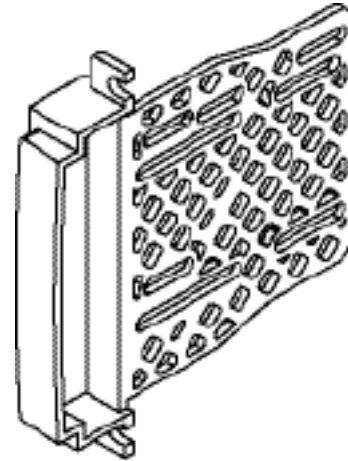

For information about other American International automotive accessories visit our website at:

<http://www.aius.net>

**American
International**
Car Stereo Installation Kits & Accessories

CDK652 Mounting Kit

American International

WWW.AIUS.NET

2500 East Francis Street Ontario, CA 91761, U.S.A.

USA Sales (800) 336-6500

Canada Sales (888) 922-3006

CUSTOMER HELP LINE

USA 800-323-4329 • Canada 800-245-8777

iCDK652

VEHICLE APPLICATIONS

Dodge

2011-13 DURANGO

Jeep

2011-13 GRAND CHEROKEE