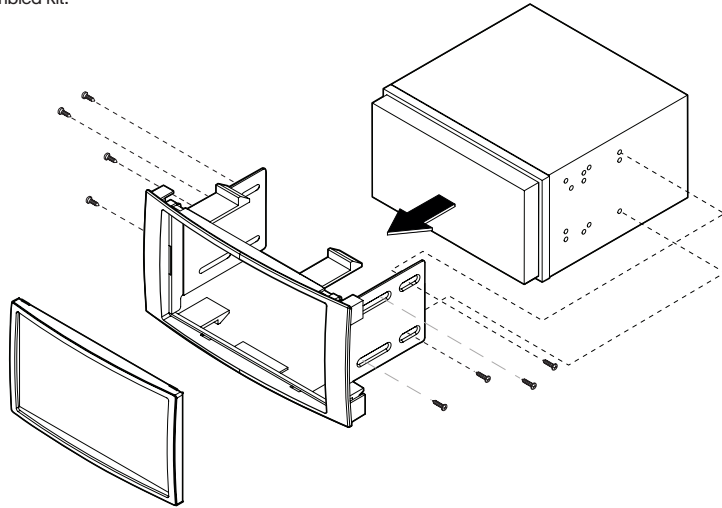

MOUNTING THE RADIO

ISO DOUBLE DIN MOUNT

1. Snap the 6370 left & right brackets to the wedge locations on the 6343 mounting panel.
2. Snap locations are located on the sides of the recessed mounting panel radio opening.
3. When the brackets are secured to the panel, align the aftermarket double din radio to the mounting holes of the brackets. When placed properly use supplied screws from aftermarket double din radio to secure radio to assembled kit.