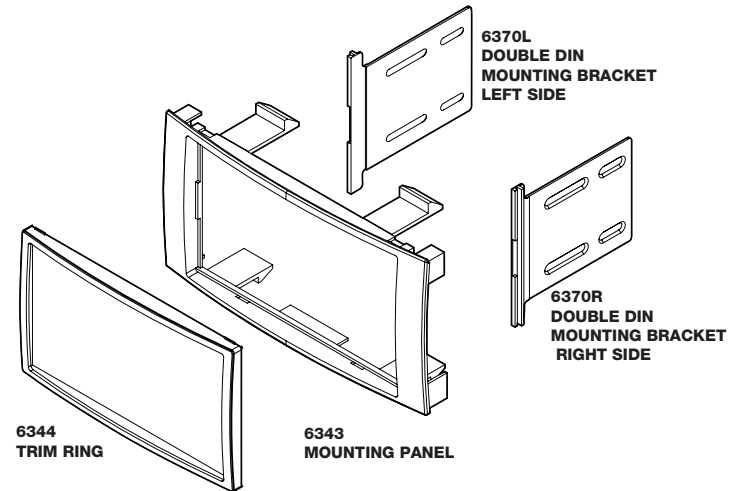

2004-06 VOLKSWAGEN TOUAREG DOUBLE DIN KIT

INTRODUCTION / PRELIMINARY

This premium installation kit is for 2004-06 Volkswagen Touareg vehicles. Included are all the parts you need to mount your car stereo/cassette or CD player into your vehicle's dash. Refer to the individual instruction in this manual to remove your vehicle's factory radio and assemble the kit.

CAUTION:

Disconnect your vehicle's negative battery terminal before the installation to help prevent electrical damage. We recommend the use of a volt/ohm meter over a test light to check wiring. A test light or grounded wire probe can cause damage to the vehicle's computer and/or diagnostic systems. Avoid all factory air bag wiring - air bags can accidentally deploy causing serious injury or death.

NOTES:

- See your vehicle's instructions for any special tools your installation might require.
- Read all instructions accompanying your car stereo/cassette player for proper wiring and mounting instructions.

FACTORY WIRING CODES

For Factory Wiring Codes go to: www.scosche-cars.com

CAR STEREO CONNECTIONS

PROVIDE EASY CONNECTION OF YOUR CAR STEREO TO FACTORY WIRING HARNESS.

VW03B

2002-Up
Volkswagen
& BMW

VWA4B

2003-Up Audi/BMW/VW
antenna adapter

LIABILITY DISCLAIMER

This instruction booklet is based on carefully documented data and research of automobile dash disassembly, wire harness/codes and information pertaining to installation of this VW2342B kit for 2004-06 Volkswagen Touareg vehicles. Scosche Industries, Inc. can not be held responsible for discrepancies/inconsistencies that may occur due to the automobile manufacturing changes or options, or damage that may occur in the automobile during the installation of components while using this booklet.

If you have any further questions, call our toll free technical help line at:

1-800-621-3695x3

©2007 SCOSCHE INDUSTRIES, INC.

SI 6/07 VW2342B (3000003)