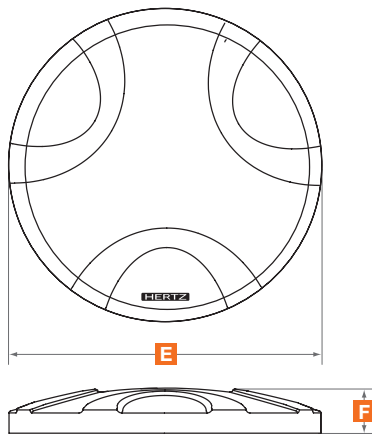

GRILLE energy

**EG 100.4 EG 130.4
EG 165.4**

	EG 100.4	EG 130.4	EG 165.4
E	141 mm 5.55 in.	164 mm 6.45 in.	184 mm 7.25 in.
F	22 mm 0.86 in.	24 mm 0.94 in.	25 mm 0.98 in.

These grilles can be fully disassembled and are especially designed to be customized and used in one of three different combinations.