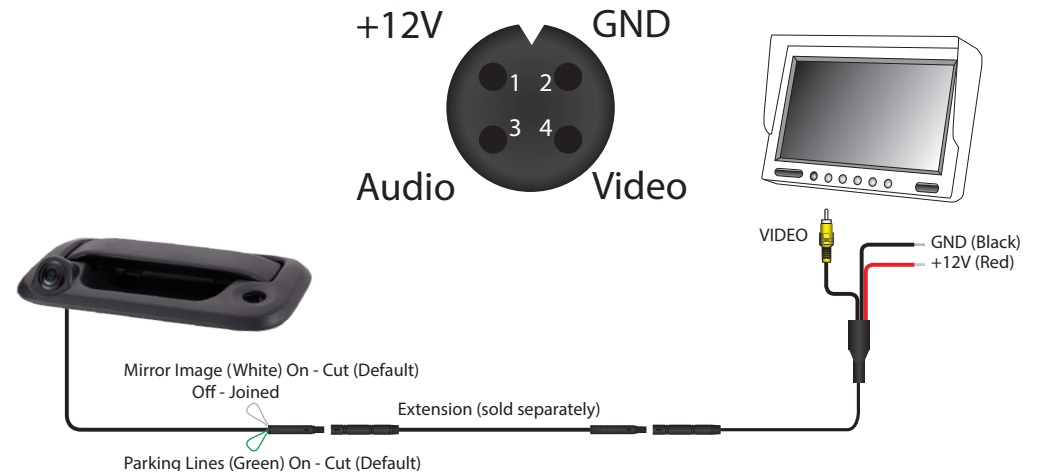

Wiring Diagram & Pin Out

EchoMaster is a Power Brand of AAMP Global
EchoMaster.com
15500 Lightwave Drive, Suite 202
Clearwater, Florida 33760
email - support@aampglobal.com (US)
email - technical.eu@aampglobal.com (Europe)