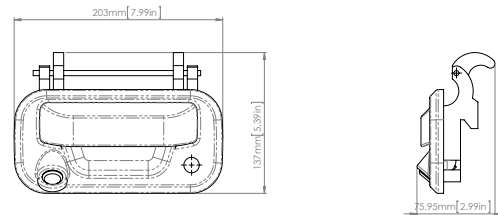

## Key Features

- ▶ 1/4" CMOS Sensor
- ▶ Operates at 0.5 LUX
- ▶ IP67 Rated
- ▶ 170 Degree Viewing Angle
- ▶ Mirrored Image

## Specifications

	PCAM-FF150-P   PCAM-FF150-N	
Sensor	1/4" CMOS	
LEDs	0	
Illumination	0.5 LUX	
Viewing Angle	170 degrees	
Mirror Image	YES	
Normal Image	NO	
Water/Debris-Proof	IP67	
Audio	NO	
Power Supply	9-16V DC	
Current	<50mA	
Working Temperature	-30°C - +70°C	
Dimensions (mm)	D (76) x W (203) x H (137)	
System	PAL	NTSC
TV Lines	N/A	420
Resolution (HxV)	N/A	648 x 488

## Dimensions