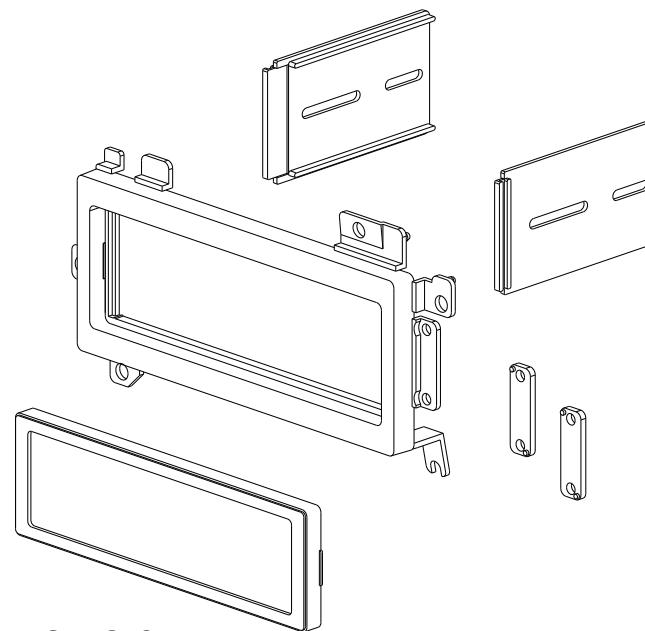

VEHICLE APPLICATIONS

Chrysler

1982-87 400/600K
1995-00 CIRRUS
1993-97 CONCORDE
1975-83 CORDOBA
1984-90 E CLASS
1979-93 FIFTH AVENUE
1994-97 LHS
1979-94 IMPERIAL
1977-81 LE BARON
1987-95 LE BARON SEDAN
1985-89 LE BARON GTS
1982-95 LEBARON COUPE (CONVT.)
1975-83 NEWPORT
1975-97 NEW YORKER
1995-00 SEBRING
1996-00 SEBRING (CONVT.)
1984-00 TOWN & COUNTRY

Dodge

1981-89 ARIES
1976-80 ASPEN
1995-00 AVENGER
1984-00 CARAVAN
1975-91 CHARGER
1987-00 DAKOTA TRUCK
1984-94 DAYTONA
1977-89 DIPLOMAT
1998-00 DURANGO

1988-93

DYNASTY
1993-97 INTREPID
1984-89 LANCER
1978-79 MAGNUM XE
1980-83 MIRADA
1975-78 MONACO
1995-99 NEON
1978-90 OMNI
1974-01 RAM PICKUP
1974-93 RAMCHARGER
1982-87 RAMPAGE
1987-94 SHADOW
1989-95 SPIRIT
1979-81 ST. REGIS
1978-00 VAN
1981-82 024
1995-00 STRATUS

Eagle

1993-97 VISION

Jeep

1997-01 CHEROKEE
1996-98 GRAND CHEROKEE
1997-02 WRANGLER

Plymouth

1989-95 ACCLAIM
1996-00 BREEZE
1985-88 CARAVELLE SE
1975-78 FURY

1975-89 GRAND FURY
1978-90 HORIZON
1987 LASER
1996-99 NEON
1981-89 RELIANT
1983-84 SCAMP
1987-94 SUNDANCE
1981-90 TC3
1985-86 TOURISMO, DUSTER
1974-91 TRAILDUSTER
1981-92 VAN
1976-80 VOLARE
1984-00 VOYAGER

Ford

1985-91 AEROSTAR
1979-89 CROWN VICTORIA
1975-91 ECONOLINE VAN
1984-90 ESCORT/EXP/PONY
1979-86 LTD
1983-88 RANGER/BRONCO II
1980-88 THUNDERBIRD

Lincoln

1983-87 CONTINENTAL
1985-89 TOWN CAR

Mercury

1980-82 COUGAR
1979-85 GRAN MARQUIS

CFK510 Mounting Kit