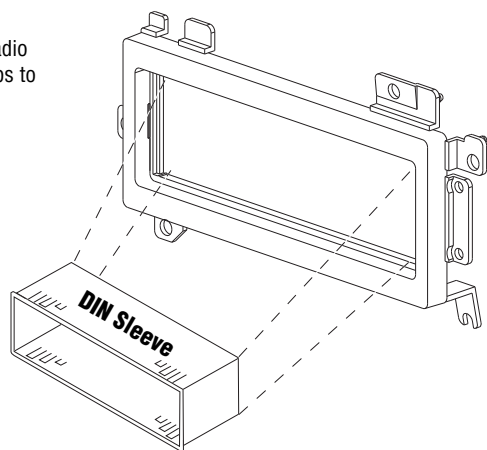

CF-K510

KIT ASSEMBLY

FOR DIN MOUNT APPLICATIONS

Insert DIN sleeve from your new radio into the radio opening of the installation kit and depress the tabs to secure sleeve to kit.

NOTE: Aftermarket DIN sleeve is only supplied with radio.

FOR ISO MOUNT APPLICATIONS

Note: ISO trim ring use optional for both DIN and ISO mount applications.

Insert ISO mounting brackets into radio opening, as shown in illustration, and attach radio to brackets using screws supplied with radio or kit. only when ISO Mounting radio.