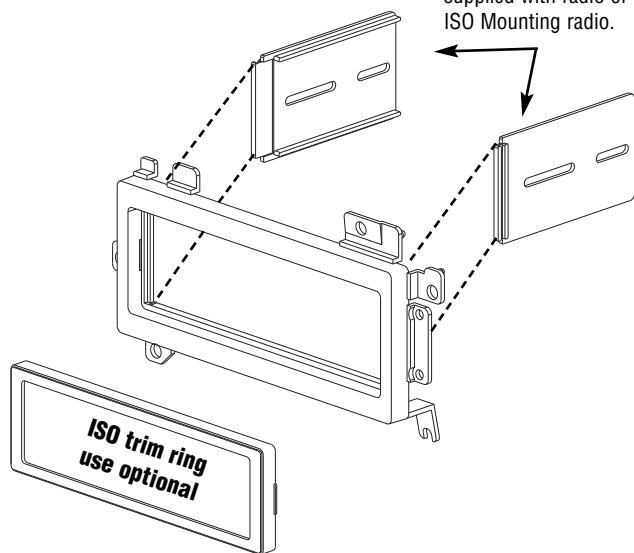

CF-K510

KIT ASSEMBLY

FOR DIN MOUNT APPLICATIONS

Insert DIN sleeve from your new radio into the radio opening of the installation kit and depress the tabs to secure sleeve to kit.

NOTE: Aftermarket DIN sleeve is only supplied with radio.

FOR ISO MOUNT APPLICATIONS

Note: ISO trim ring use optional for both DIN and ISO mount applications.

Insert ISO mounting brackets into radio opening, as shown in illustration, and attach radio to brackets using screws supplied with radio or kit. only when ISO Mounting radio.